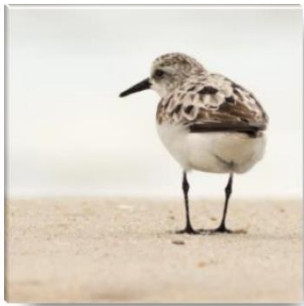

Ginnie Lodge Photography Wrapped Canvas Minis

Wholesale Prices – if purchasing at least 12 total

Size	Price
Square:	
6 X 6	\$18
5 X 5	\$16
Rectangle:	
5 X 7	\$18
4 X 6	\$16
Wooden Easel.....	\$2

Mini Canvas Board